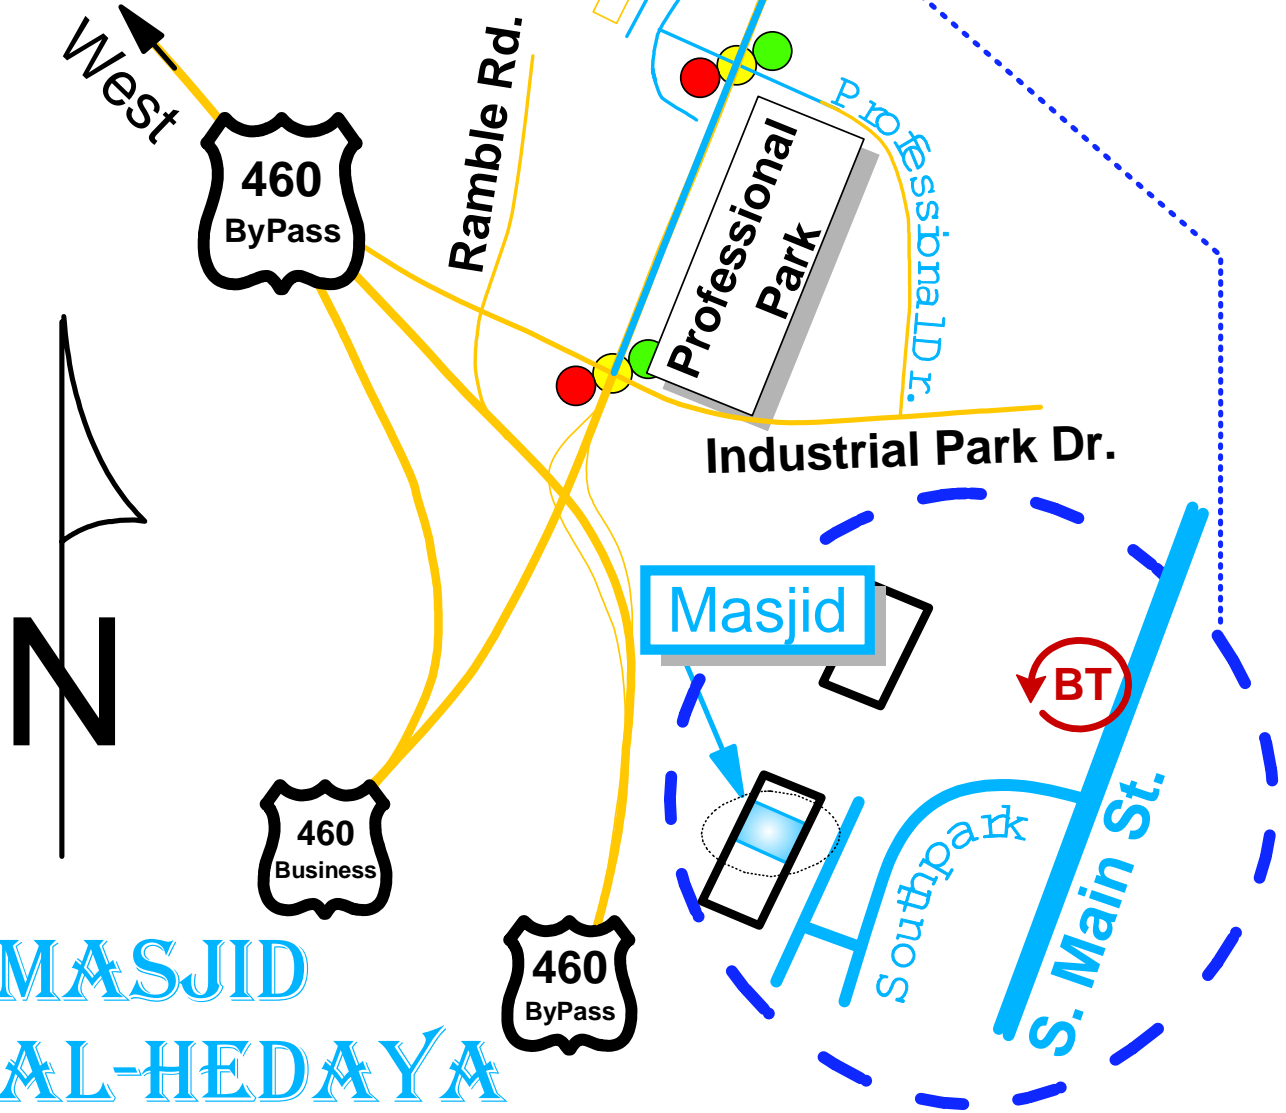

Hess/
Wilco

 Bus Stop
 Light Signal

MASJID
AL-HEDAYA

106-B Southpark Dr. - 953-4622